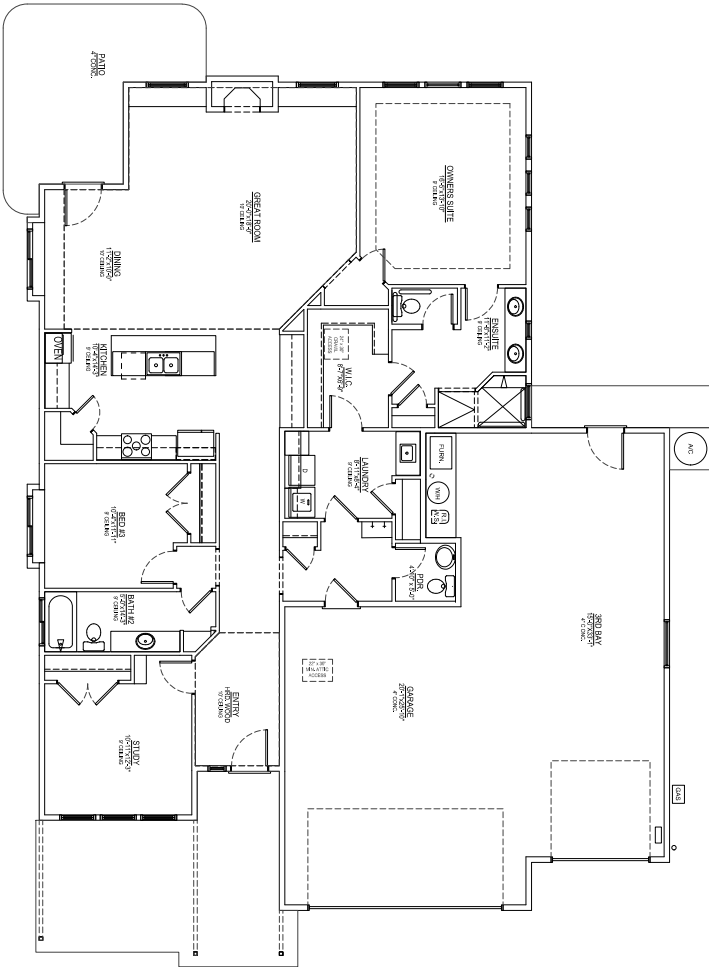

— GUEST BATH —

Tile flooring, tub/shower with full tile surround
Full quartz counter, tile backsplash, & brushed nickel faucets

— GARAGE & EXTERIOR —

3-car, carriage garage doors with opener & keyless entry
Finished & painted garage walls
220 Volt
Plumbed for water softener
Gas BBQ stub on covered patio
Full lawn maintenance provided by homeowners' association

Floor Plan Similar